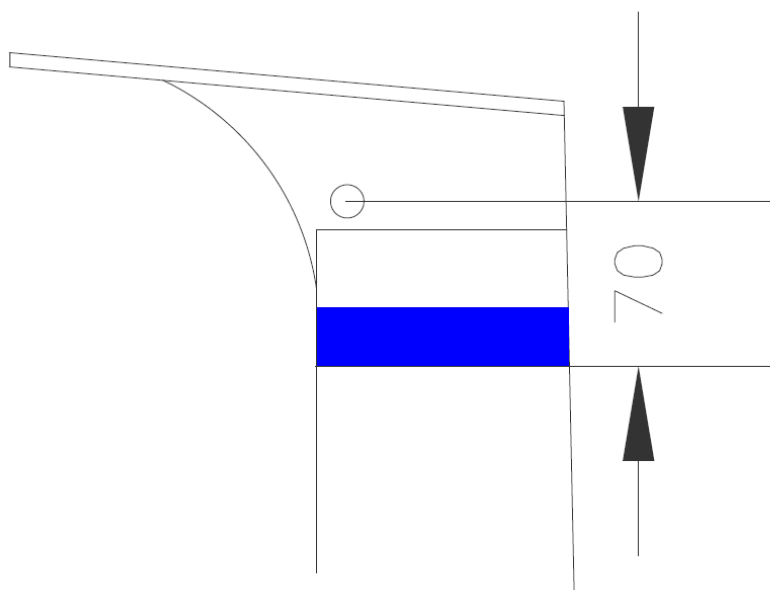

CLUBSWAN 36

Notice #03/2023

Masthead Upper Limit Mark

Teams that are missing the Upper Limit Mark are requested to add it in the location shown below.

Distance in mm to centre of main halyard pin.

Andrew Yates
ClubSwan 36 Class Measurer
10 May 2023