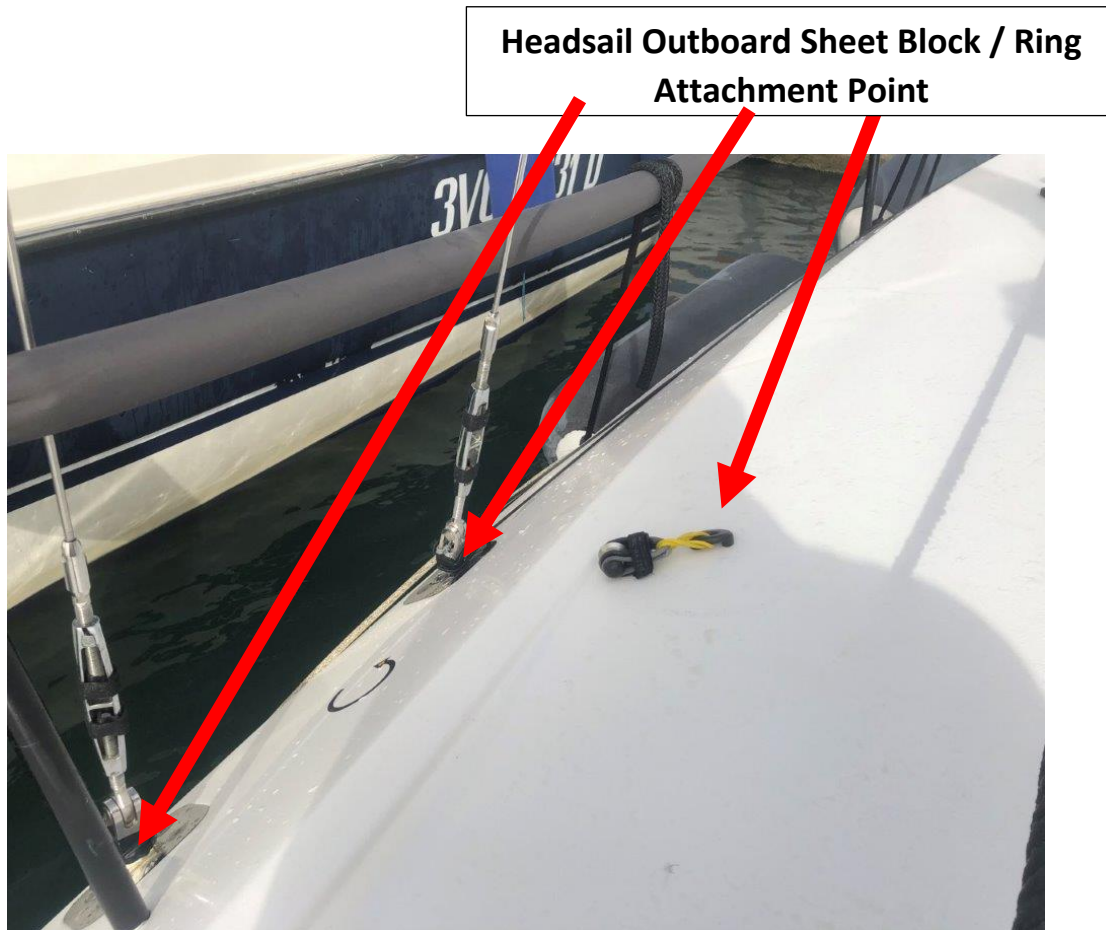

CLUBSWAN 36

Notice #02/2023 – REVISION to Notice #02/2022

Headsail Outboard Sheeting Points

An outboard sheeting block/ ring may be attached to the attachment point (Appendix B – Item 49 or 114) or alternatively the block/ring may be attached to the chainplates / turnbuckle toggles.

Andrew Yates
ClubSwan 36 Class Measurer
10 May 2023