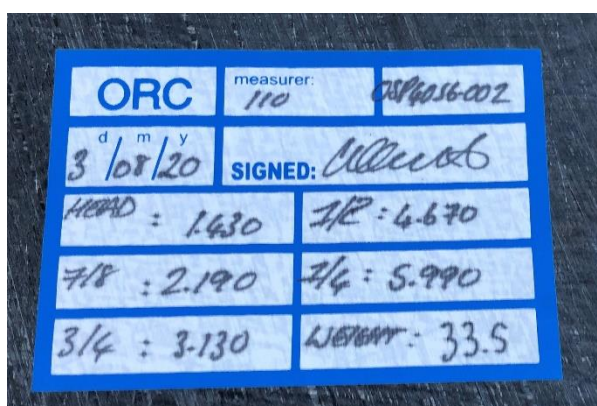

## CS36 Sail Measurement

Whilst the ClubSwan 36 Class do not require royalty labels for 2020, all teams are reminded that all sails must be measured with a measurement sticker on the sail.

If teams are able please email pictures of the sail measurement stickers to Andrew Yates prior to the pre-event measurement checks to allow the dimensions to be checked against the class rules in advance: - [andrew.yates70@gmail.com](mailto:andrew.yates70@gmail.com)

Andrew Yates  
ClubSwan 36 Class Measurer  
28 September 2020